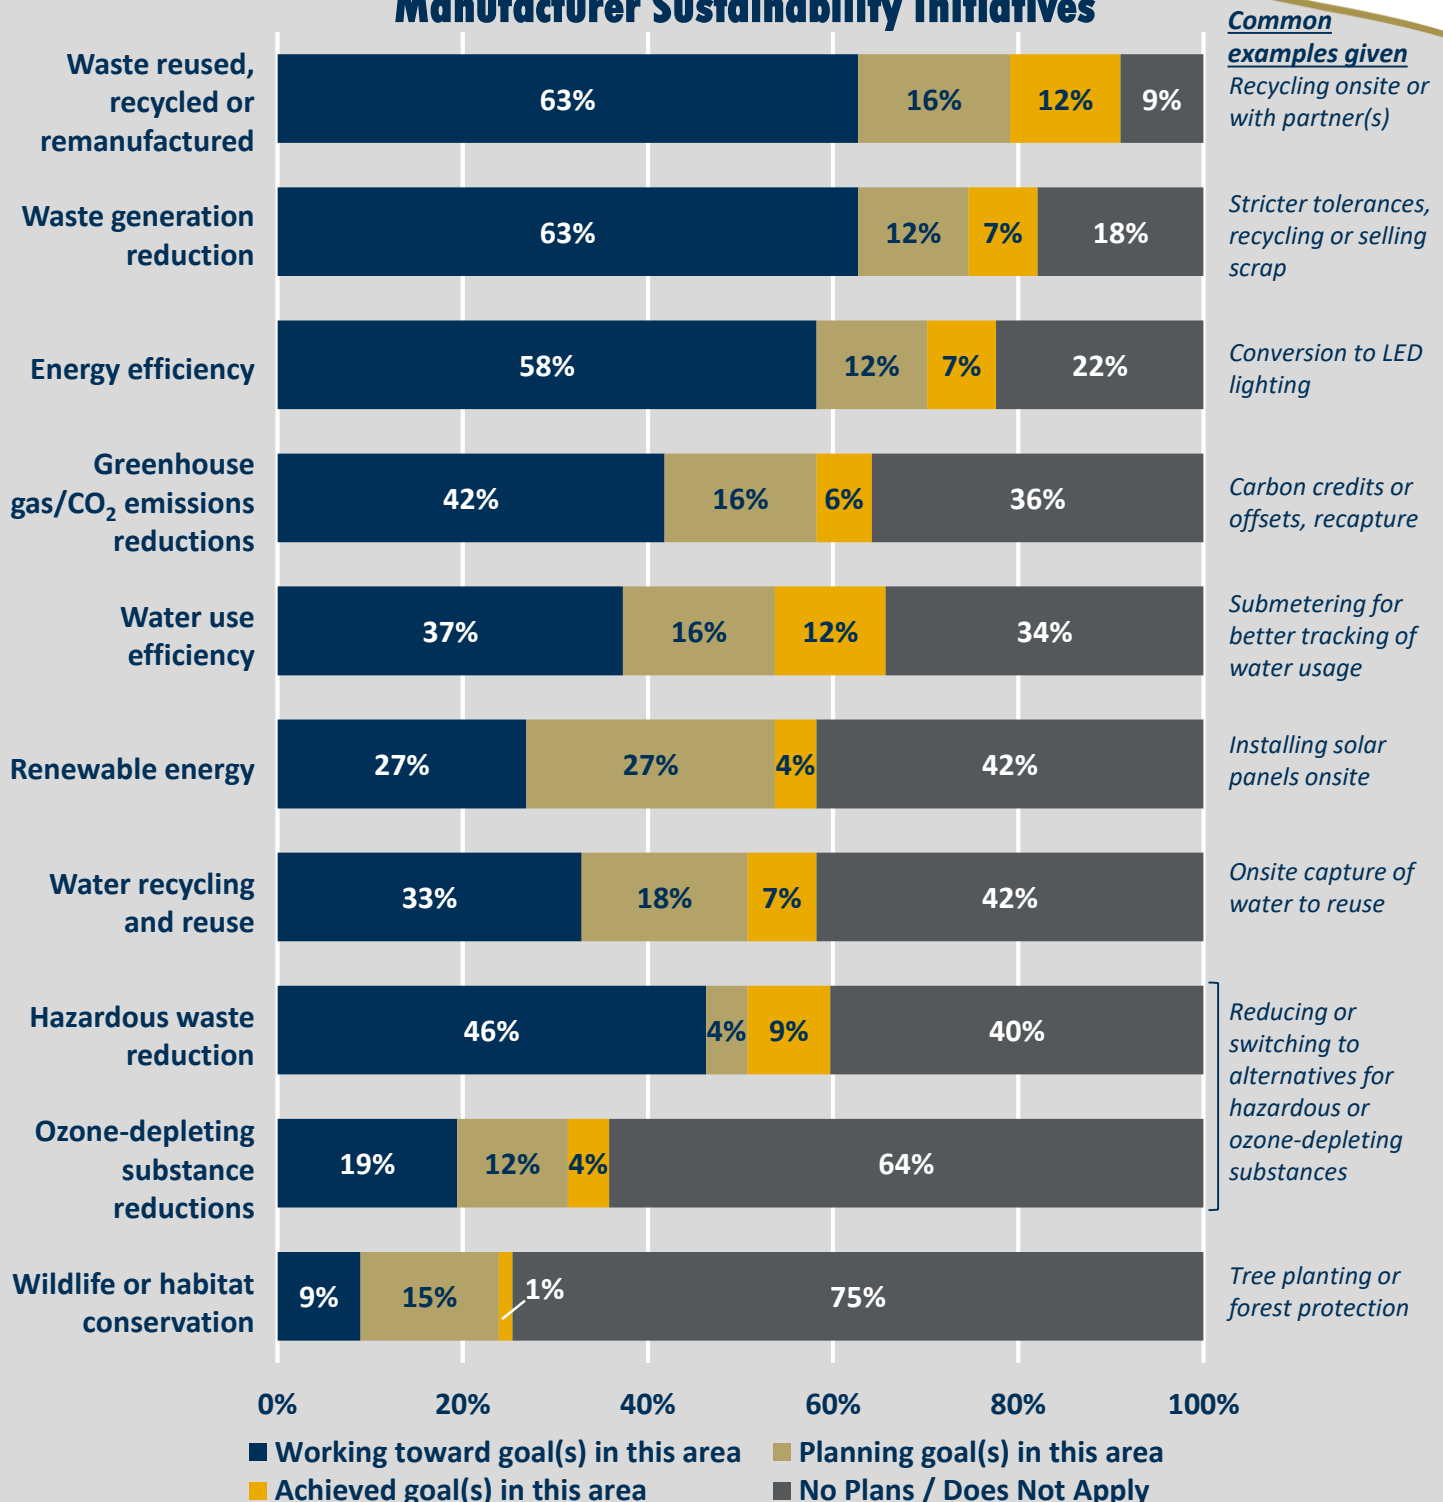

Energy & Sustainability 2022 Benchmark Results & Key Findings

GaMEP
Georgia Manufacturing
Extension Partnership

Manufacturer Sustainability Initiatives

Which of the following describes your organization's operational initiatives? Please do not include employee environmental programs for the workplace such as recycling paper used in the office, recycling aluminum/plastic containers used by employees, ridesharing, etc. Please briefly describe the type of project in [SUSTAINABILITY AREA]. (Total N=67)